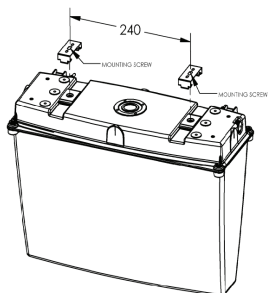

ECOWPENC/QFWPENC

FOS
LIGHTING

IP65 Enclosure for Exit Sign

IP65

IP65 enclosure designed to fit either the ECOEXIT1BOX (ECOWPENC) or the PQFLEDP (QFWPENC). Made from tough polycarbonate the enclosures can be both wall and ceiling mounted with top, back or side cable entry.

Code	Body Colour	Dimensions mm	Weight Kg
ECOWPENC / QFWPENC	White	180 (W) x 320 (H) x 450 (L)	1.2

Physical Features

IP Rating:	IP65
Body:	Polycarbonate
Diffuser:	Polycarbonate
Dimensions mm:	180 (W) x 320 (H) x 450 (L)
Installation:	Surface wall or ceiling