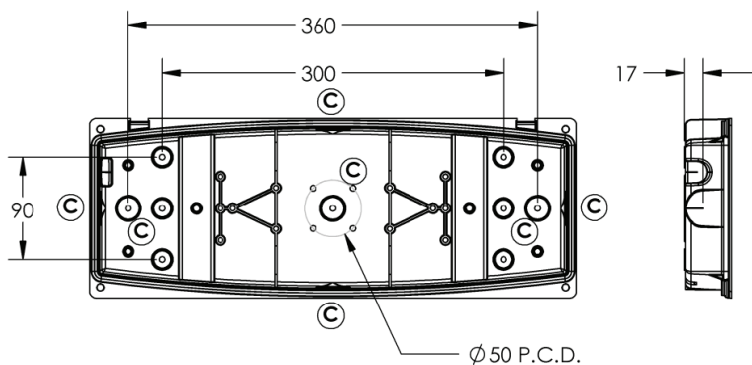

ECOWPENC/QFWPENC

FOS
LIGHTING

IP65 Enclosure for Exit Sign

IP65

IP65 enclosure designed to fit either the ECOEXIT1BOX (ECOWPENC) or the PQFLEDP (QFWPENC). Made from tough polycarbonate the enclosures can be both wall and ceiling mounted with top, back or side cable entry.

Code	Body Colour	Dimensions mm	Weight Kg
ECOWPENC / QFWPENC	White	180 (W) x 320 (H) x 450 (L)	1.2

Physical Features

IP Rating:	IP65
Body:	Polycarbonate
Diffuser:	Polycarbonate
Dimensions mm:	180 (W) x 320 (H) x 450 (L)
Installation:	Surface wall or ceiling