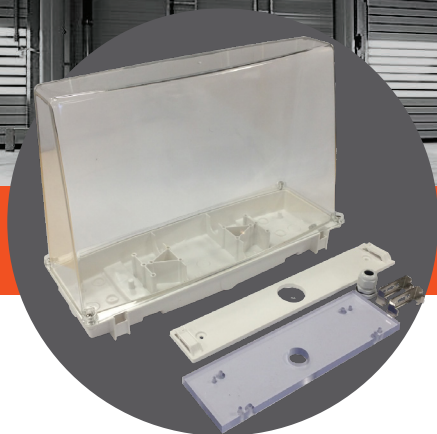

ECOWPENC/QFWPENC

FOS
LIGHTING

IP65 Enclosure for Exit Sign

IP65

IP65 enclosure designed to fit either the ECOEXIT1BOX (ECOWPENC) or the PQFLEDP (QFWPENC). Made from tough polycarbonate the enclosures can be both wall and ceiling mounted with top, back or side cable entry.

Code	Body Colour	Dimensions mm	Weight Kg
ECOWPENC / QFWPENC	White	180 (W) x 320 (H) x 450 (L)	1.2

Physical Features

IP Rating:	IP65
Body:	Polycarbonate
Diffuser:	Polycarbonate
Dimensions mm:	180 (W) x 320 (H) x 450 (L)
Installation:	Surface wall or ceiling